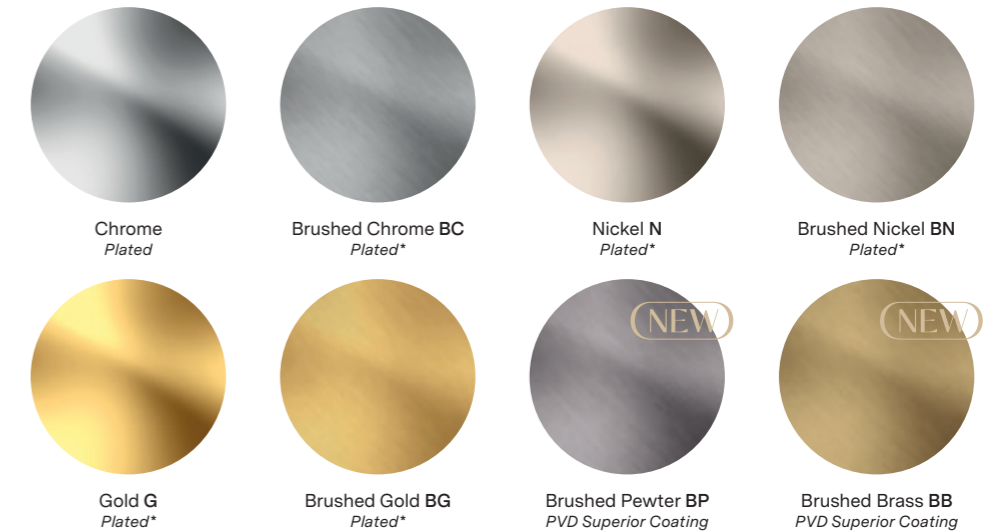

Introducing our new premium Brushed Brass and Brushed Pewter superior PVD coating. Offering enhanced durability and a sleek, high-quality look, and all available from stock.

HOW TO ORDER

1. Choose your item.
2. Decide on your finish.
3. Add the finish code to the product code.

Example:
CTA015 + BN
= CTA015BN

*For all plated finishes except Chrome, Brushed Brass & Brushed Pewter, please allow up to 20 working days for our UK based bespoke plating process to be completed.

Suggested Water Pressures
LP1 0.1 Bar   HP1 1.0 Bar
LP2 0.2 Bar   HP2 2.0 Bar
MP 0.5 Bar   HP3 3.0 Bar