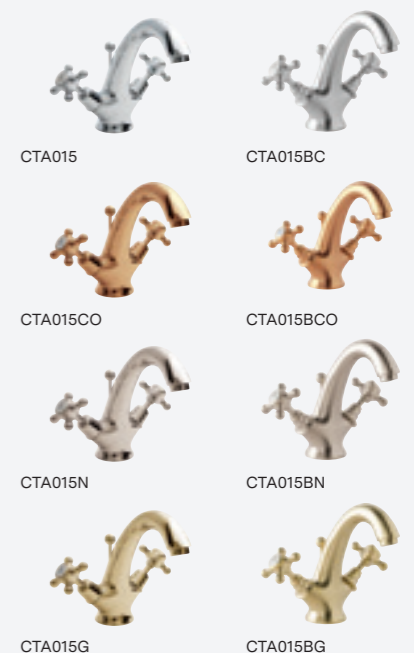

### HOW TO ORDER

1. Choose your item.
2. Decide on your finish.
3. Add the finish code to the product code.

#### Example:

CTA015 + BN = CTA015BN

All examples for CTA015 are opposite.

The finishes shown above are only graphic representations, and may differ to the finish on the product.

#### Suggested Water Pressures

LP1 0.1 Bar	HP1 1.0 Bar
LP2 0.2 Bar	HP2 2.0 Bar
MP 0.5 Bar	HP3 3.0 Bar

# Chelmsford

Add some finesse to your bathroom with our new collection of modern brassware.

All the Chelmsford taps and the thermostatic shower are available in eight beautiful finishes.