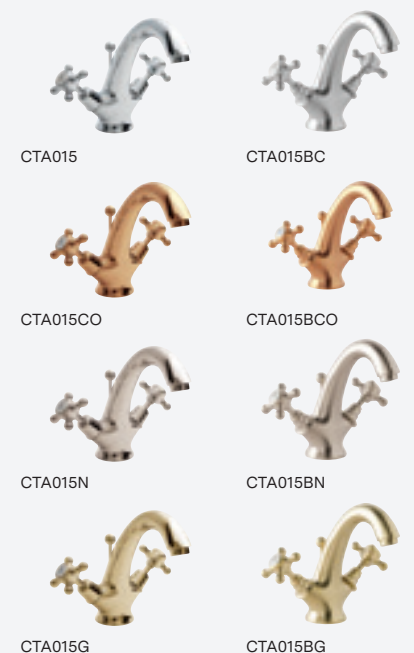

CHOOSE A FINISH

Chrome

Brushed Chrome BC

Copper CO

Brushed Copper BCO

Nickel N

Brushed Nickel BN

Gold G

Brushed Gold BG

HOW TO ORDER

1. Choose your item.
2. Decide on your finish.
3. Add the finish code to the product code.

Example:

CTA015 + BN = CTA015BN

All examples for CTA015 are opposite.

The finishes shown above are only graphic representations, and may differ to the finish on the product.

Suggested Water Pressures

LP1 0.1 Bar	HP1 1.0 Bar
LP2 0.2 Bar	HP2 2.0 Bar
MP 0.5 Bar	HP3 3.0 Bar

Please allow up to 20 working days for all finishes except chrome.

Chelmsford

Add some finesse to your bathroom with our new collection of modern brassware.

All the Chelmsford taps and the thermostatic shower are available in eight beautiful finishes.

BIDET

Mono Bidet Mixer
With Pop-up Waste. MP
CHE306 + finish code

Chrome	£130.00
BC/N/BN/CO/BCO	£323.00
G/BG	£457.00