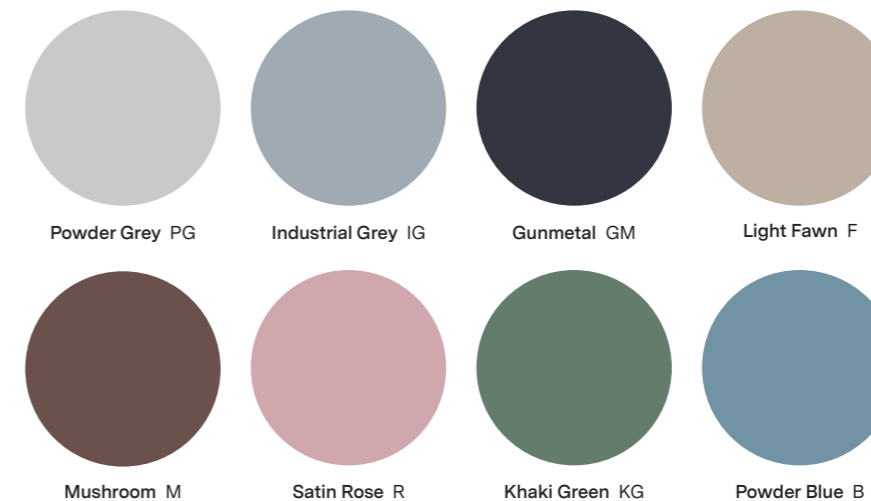

COLOURKAST

The ColourKast finishes are dependant on the bath design. See individual bath pages for available options.

White
Silk Matt and/or Polished
Available on all designs.

Marble
Available on
Bampton & Kurv only.