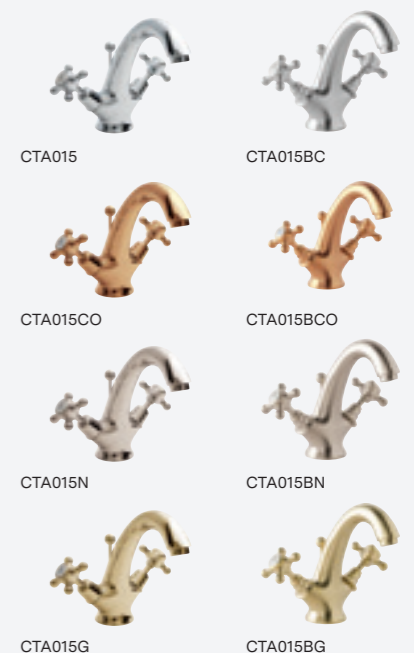

CHOOSE A FINISH

Chrome

Brushed Chrome BC

Copper CO

Brushed Copper BCO

Nickel N

Brushed Nickel BN

Gold G

Brushed Gold BG

HOW TO ORDER

1. Choose your item.
2. Decide on your finish.
3. Add the finish code to the product code.

Example:

CTA015 + BN = CTA015BN

All examples for CTA015 are opposite.

The finishes shown above are only graphic representations, and may differ to the finish on the product.

Suggested Water Pressures

LP1 0.1 Bar	HP1 1.0 Bar
LP2 0.2 Bar	HP2 2.0 Bar
MP 0.5 Bar	HP3 3.0 Bar

Chelmsford

Add some finesse to your bathroom with our new collection of modern brassware.

All the Chelmsford taps and the thermostatic shower are available in eight beautiful finishes.

BIDET

Mono Bidet Mixer
With Pop-up Waste. MP
CHE306 + finish code

Chrome	£119.00
BC/N/BN/CO/BCO	£297.00
G/BG	£420.00

BASIN

Mini Mono Basin Mixer
With Push Button Waste. LP2
CHE315 + finish code

Chrome	£112.00
BC/N/BN/CO/BCO	£289.00
G/BG	£412.00