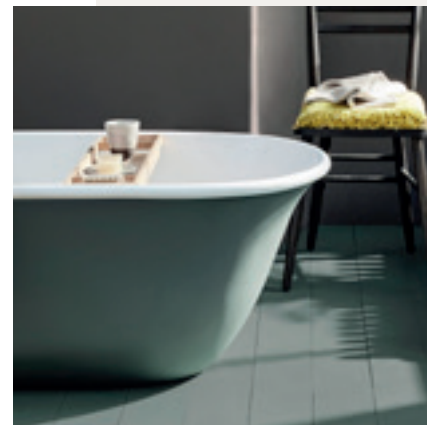

FARROW & BALL
CRAFTSMEN IN PAPER AND PAINT

Little Greene
— PAINT & PAPER 1775 —

FENWICK & TILBROOK

Copper Roll Tops

Pages 14 - 31
£693.00

Acrylic Roll Tops

Pages 32-43
£441.00

Omnia Solid-Surface