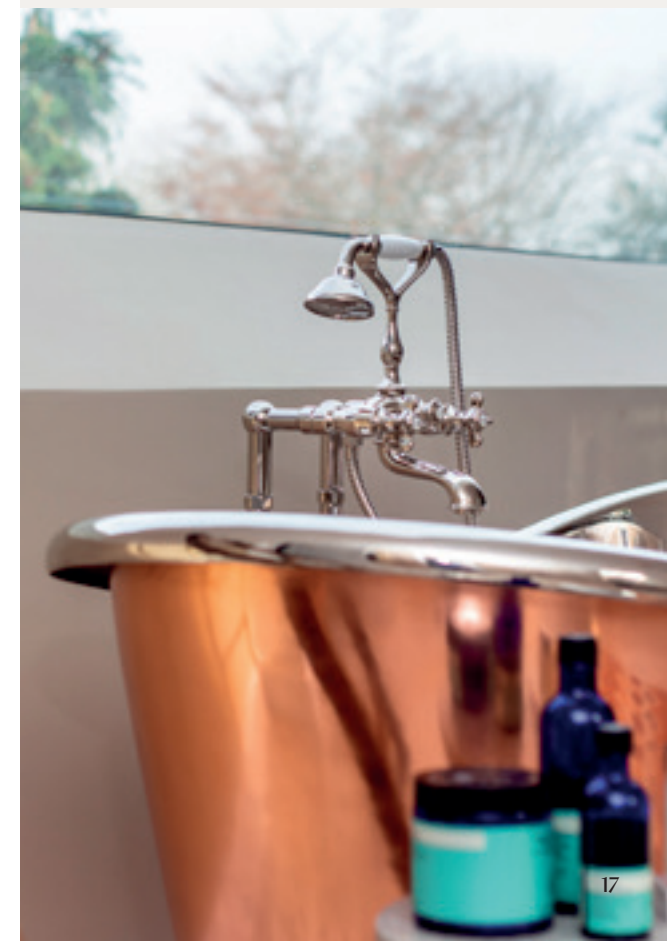

PAINTED FOR YOU

Add a Z at the end of the product code to have this bath painted. See page 12 for details.

Bath Painted
£693.00