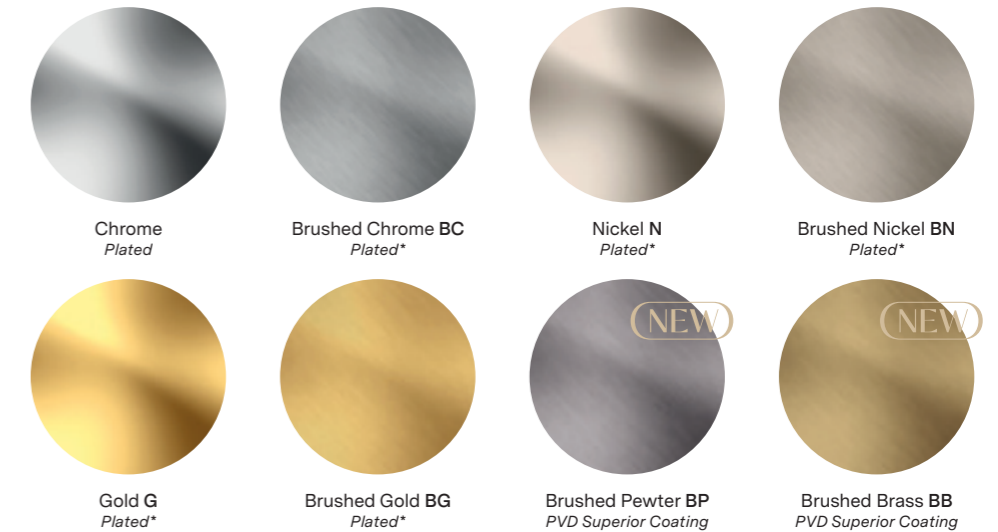

All our brassware ranges can also be tailored to your interior design choices, with one of our eight stunning finishes.

- (5) YEAR GUARANTEE
- (3) YEAR GUARANTEE
- (1) YEAR GUARANTEE

THE FINISHING TOUCH.

BRASSWARE

8 BEAUTIFUL FINISHES. 3 EASY STEPS.

Introducing our new premium Brushed Brass and Brushed Pewter superior PVD coating. Offering enhanced durability and a sleek, high-quality look, and all available from stock.

HOW TO ORDER

1. Choose your item.
2. Decide on your finish.
3. Add the finish code to the product code.

Example:
CTA015 + BN
= CTA015BN

*For all plated finishes except Chrome, Brushed Brass & Brushed Pewter, please allow up to 20 working days for our UK based bespoke plating process to be completed.