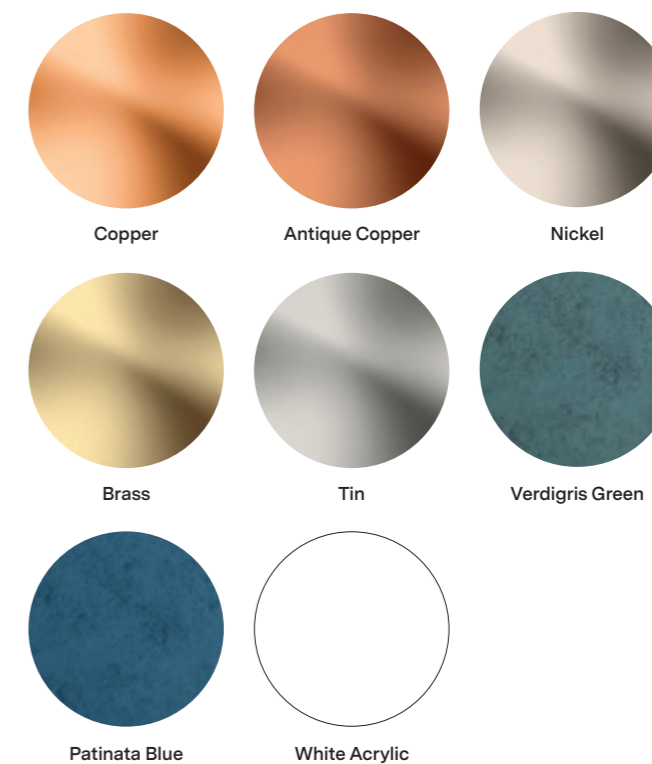

Finish Options

Our Copper range is incredibly versatile and we have expanded our range to include Antique, Verdigris and Patinata alongside Nickel & Tin.

ROLL TOP BATH FINISHES

Finishes are dependent on the Bath Design.