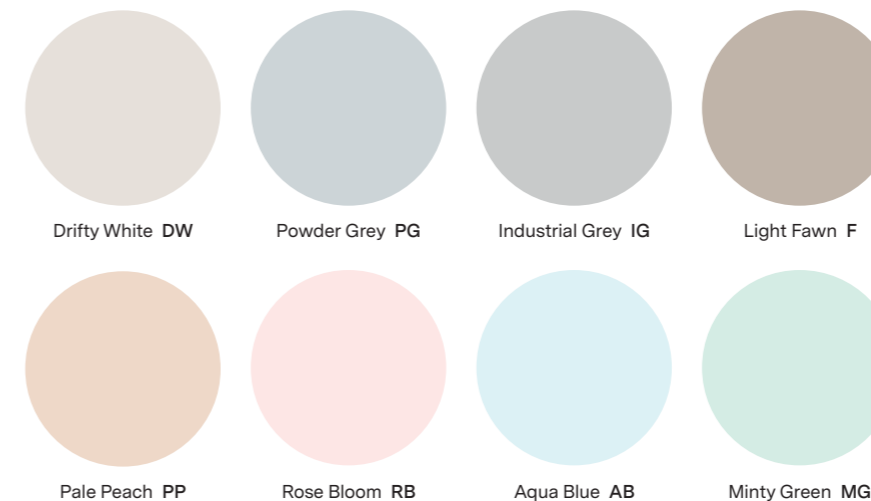

COLOURKAST

The ColourKast finishes are dependent on the bath design. See individual bath pages for available options.

White
Silk Matt and/or Polished
Available on all designs.

Marble
Available on
Bampton & Kurv only.