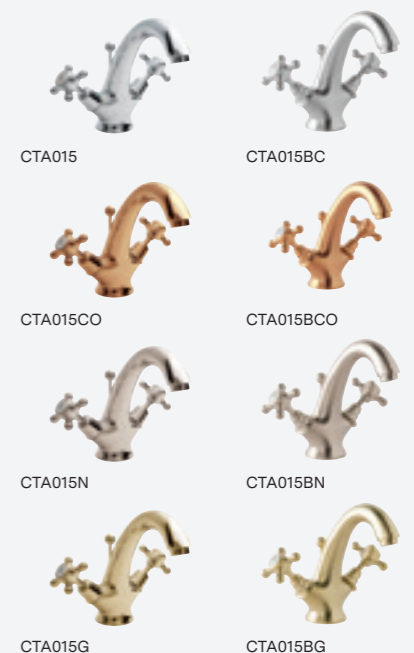

CHOOSE A FINISH

Chrome

Brushed Chrome BC

Copper CO

Brushed Copper BCO

Nickel N

Brushed Nickel BN

Gold G

Brushed Gold BG

HOW TO ORDER

1. Choose your item.
2. Decide on your finish.
3. Add the finish code to the product code.

Example:

CTA015 + BN = CTA015BN

All examples for CTA015 are opposite.

The finishes shown above are only graphic representations, and may differ to the finish on the product.

Suggested Water Pressures

LP1 0.1 Bar	HP1 1.0 Bar
LP2 0.2 Bar	HP2 2.0 Bar
MP 0.5 Bar	HP3 3.0 Bar

Please allow up to 20 working days for all finishes except chrome.

Chelmsford

Add some finesse to your bathroom with our new collection of modern brassware.

All the Chelmsford taps and the thermostatic shower are available in eight beautiful finishes.

BIDET

Mono Bidet Mixer
With Pop-up Waste. MP
CHE306 + finish code

Chrome	£130.00
BC/N/BN/CO/BCO	£323.00
G/BG	£457.00